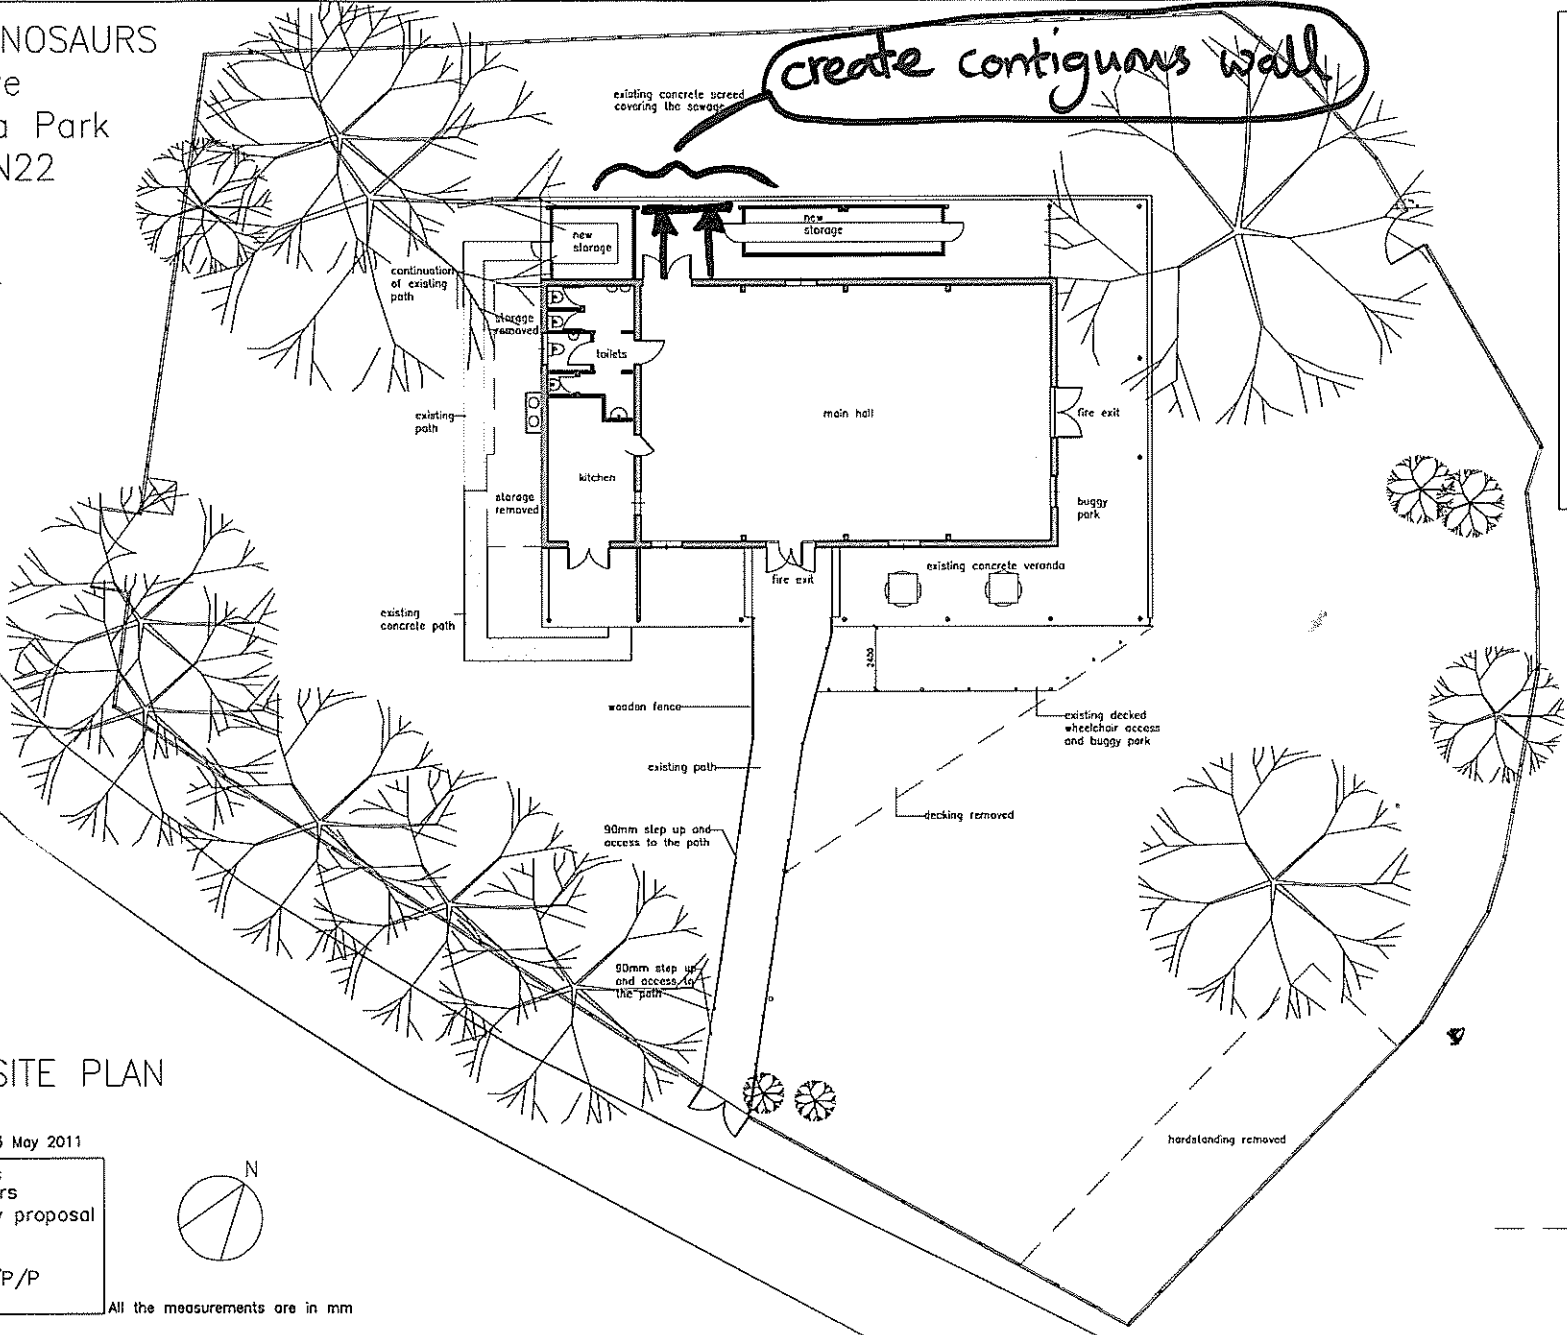

LITTLE DINOSAURS
The Grove
Alexandra Park
London N22

create contiguous wall

Elena Rowland
Designer
15 Covington Gardens,
London SW16 3SE
Tel.: 0208 764 4631
Mob.: 0790 627 5257
elena.david@btopenworld.com

PROPOSED SITE PLAN

Rev 1 Feb 2011 Rev 223 May 2011

CLIENT Jason Jenkins
PROJECT Little dinosaurs
TITLE Site Plan new proposal
SCALE 1:200 @ A3
DATE January 2011
DRAWING 211007/LDin/P/P

All the measurements are in mm

KEY:

— — Removed items